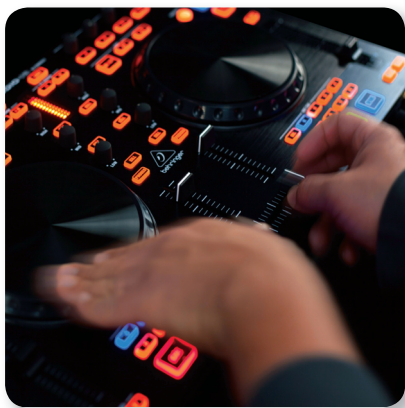

The Complete Package

The STUDIO 2A gives you total control of your music in a compact dual-deck controller with backlit buttons, touch-sensitive jog wheels, 45 mm crossfader and channel faders, 8 hot cues and library navigation buttons. In addition, we top it all off with Image Line's rock-solid Deckadance 2 LE software!

So, whether you're looking for your first controller, or stepping up to the maximum functionality in a take-everywhere compact rig, grab the CMD STUDIO 2A and your laptop – and let's get this party started!