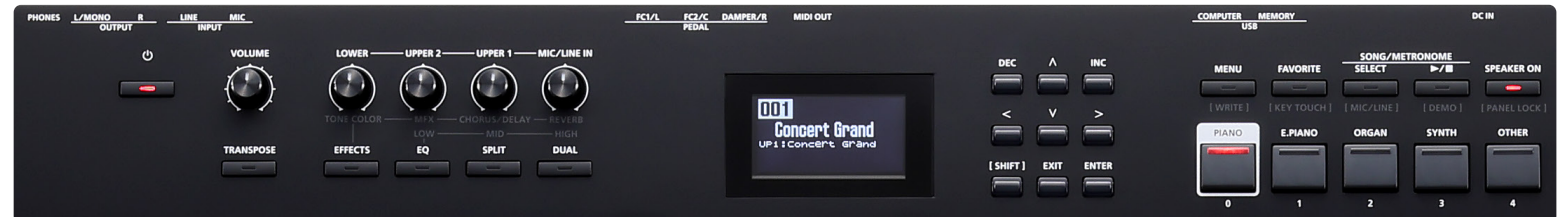

IN THE BOX

- Owner's manual
- Leaflet "USING THE UNIT SAFELY"
- AC adaptor
- Power cord
- Pedal Switch

RECOMMENDED ACCESSORIES

- **Pedal Switch:** DP-2, DP-10, EV-5, RPU-3
- **Keyboard Bag:** CB-88RL, CB-76RL
- **Stand:** KS-12, KS-10Z
- **Headphones:** RH Series, V-MODA
- **Instrument Cables:** RIC Series
- **MIDI Cables:** RMIDI Series