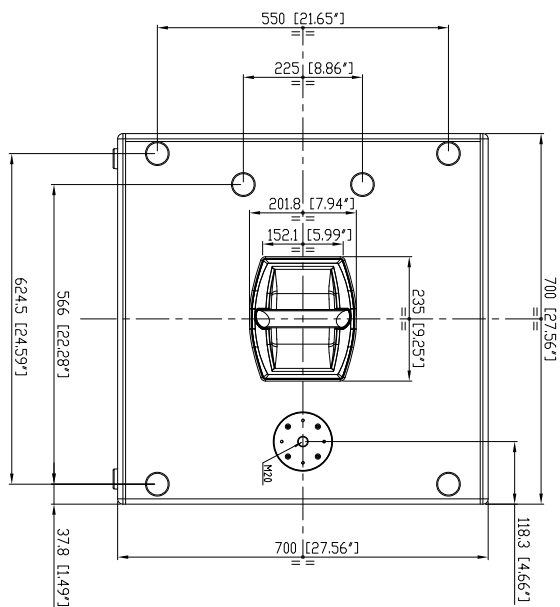

TECHNICAL SPECIFICATIONS

Acoustical specifications	Frequency Response:	30 Hz ÷ 120 Hz
Transducers	Woofers:	18", 4.0" v.c
Input/Output section	Input signal:	bal/unbal
	Input connectors:	XLR
	Output connectors:	XLR
	Input sensitivity:	-2 dBu/+4 dBu
Processor section	Hi-Pass Frequencies:	120 Hz
	Low-Pass Frequencies:	90 Hz
	Protections:	Thermal, RMS
	Limiter:	Fast Limiter
	Controls:	Xover, Phase switch, Deep/Punch, Output Delay Settings, Cardioid
Power section	Total Power:	2500 W Peak, 1250 W RMS
	Low frequencies:	2500 W Peak, 1250 W RMS
	Cooling:	Convection
	Connections:	Powercon IN/OUT
Standard compliance	CE marking:	Yes
Physical specifications	Color:	Black
Size	Height:	700 mm / 27.56 inches
	Width:	558 mm / 21.97 inches
	Depth:	700 mm / 27.56 inches
	Weight:	56 kg / 123.46 lbs
Shipping informations	Package Height:	761 mm / 29.96 inches
	Package Width:	751 mm / 29.57 inches
	Package Depth:	612 mm / 24.09 inches
	Package Weight:	60 kg / 132.28 lbs

PART NUMBER

- **13000393**

SUB 8004-AS

115V

EAN 8024530010751

- **13000392**

SUB 8004-AS

220-240V

EAN 8024530010607

M20 or pole mount seat (supplied)

SUB8004-AS