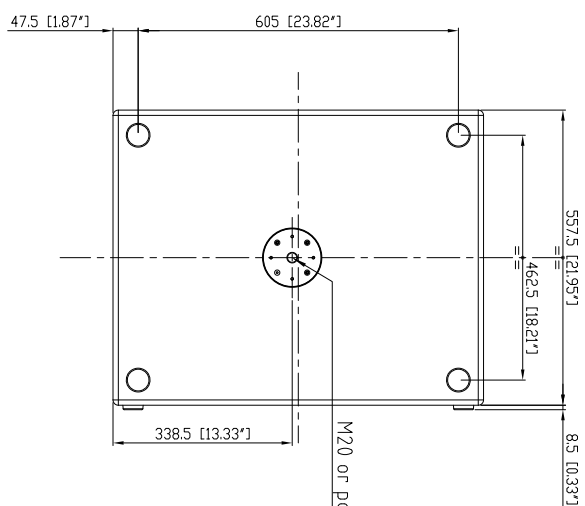

TECHNICAL SPECIFICATIONS

Acoustical specifications	Frequency Response:	30 Hz ÷ 120 Hz
Transducers	Woofers:	18", 4.0" v.c
Input/Output section	Input signal:	bal/unbal
	Input connectors:	XLR
	Output connectors:	XLR
	Input sensitivity:	-2 dBu/+4 dBu
Processor section	Hi-Pass Frequencies:	120 Hz
	Low-Pass Frequencies:	90 Hz
	Protections:	Thermal, RMS
	Limiter:	Fast Limiter
	Controls:	Xover, Phase switch, Deep/Punch, Output Delay Settings, Cardioid
Power section	Total Power:	2500 W Peak, 1250 W RMS
	Low frequencies:	2500 W Peak, 1250 W RMS
	Cooling:	Convection
	Connections:	Powercon IN/OUT
Standard compliance	CE marking:	Yes
Physical specifications	Color:	Black
Size	Height:	700 mm / 27.56 inches
	Width:	558 mm / 21.97 inches
	Depth:	700 mm / 27.56 inches
	Weight:	56 kg / 123.46 lbs
Shipping informations	Package Height:	761 mm / 29.96 inches
	Package Width:	751 mm / 29.57 inches
	Package Depth:	612 mm / 24.09 inches
	Package Weight:	60 kg / 132.28 lbs

EAN 8024530010607

M20 or pole mount seat (supplied)

SUB8004-AS