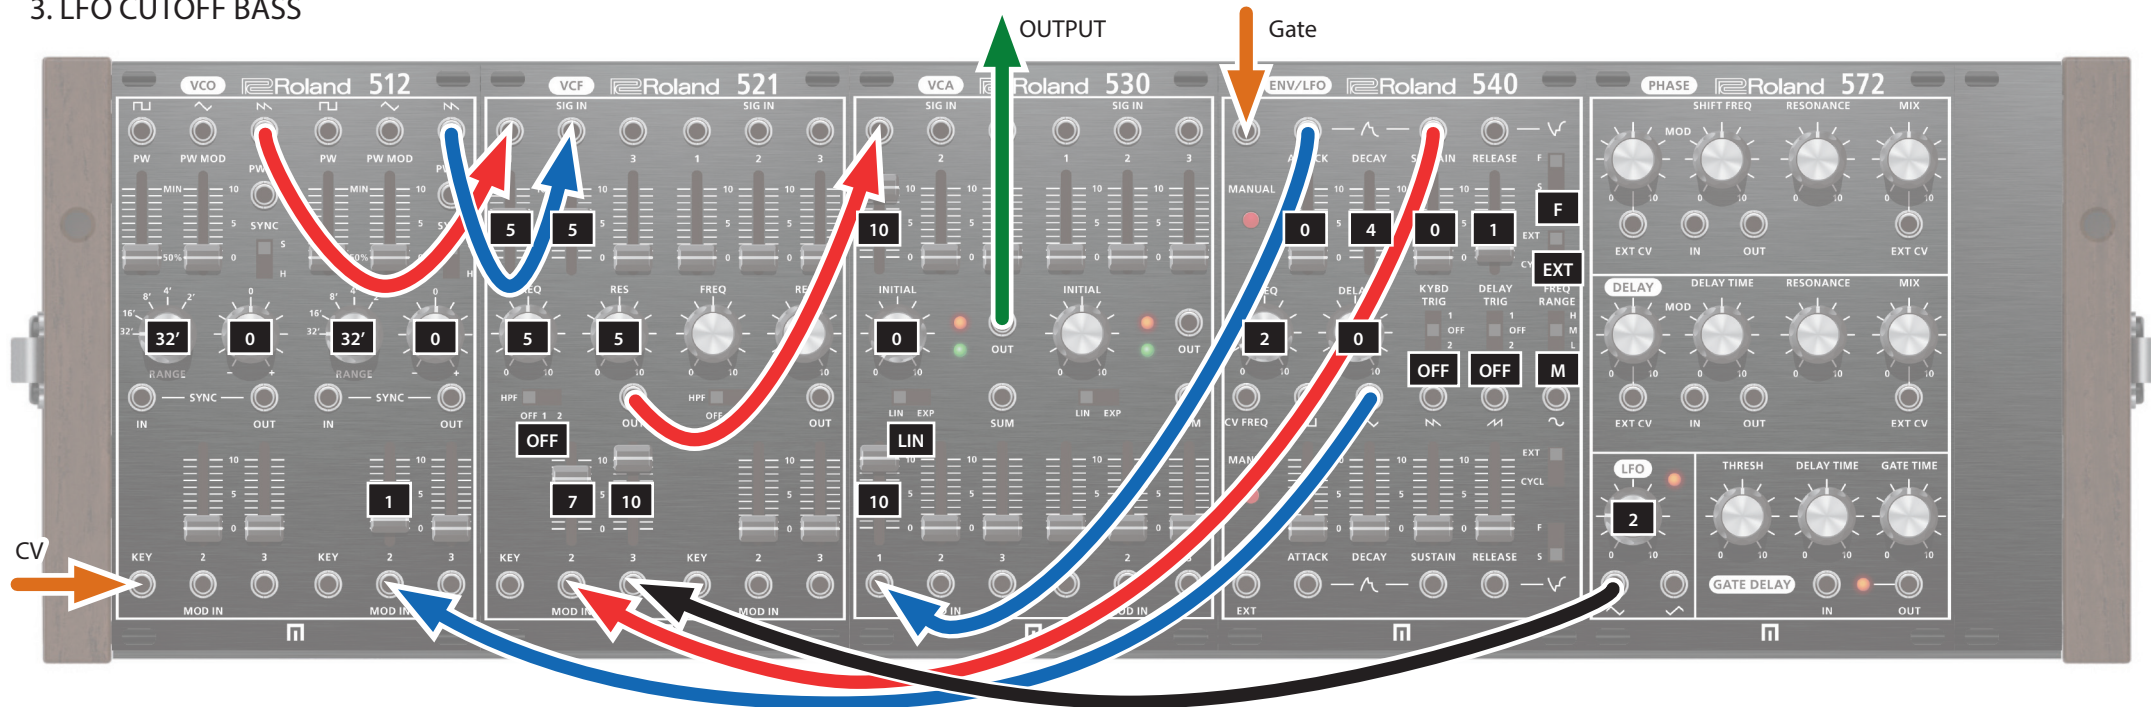

SYSTEM-500 Sound Patch Examples / SYSTEM-500 音色パッチング例

1. SYNC SE (SELF RUNNING)

2. NEO303

3. LFO CUTOFF BASS

4. ZAP KICK

5. FILTER KICK AND ZAP

6. ENV DECAY RING

7. FEEDBACK MODULATION

8. SIDE CHAIN KICK (SELF RUNNING)

9. BUG (SELF RUNNING)

10. SINE BASS

11. HUSH WHITE NOISE (SELF RUNNING)

12. PRESS MACHINES (SELF RUNNING)

13. RESONATE BASS

14. SYNC LEAD (SELF RUNNING)

15. LFO SYNC

16. SYNTH DRUM