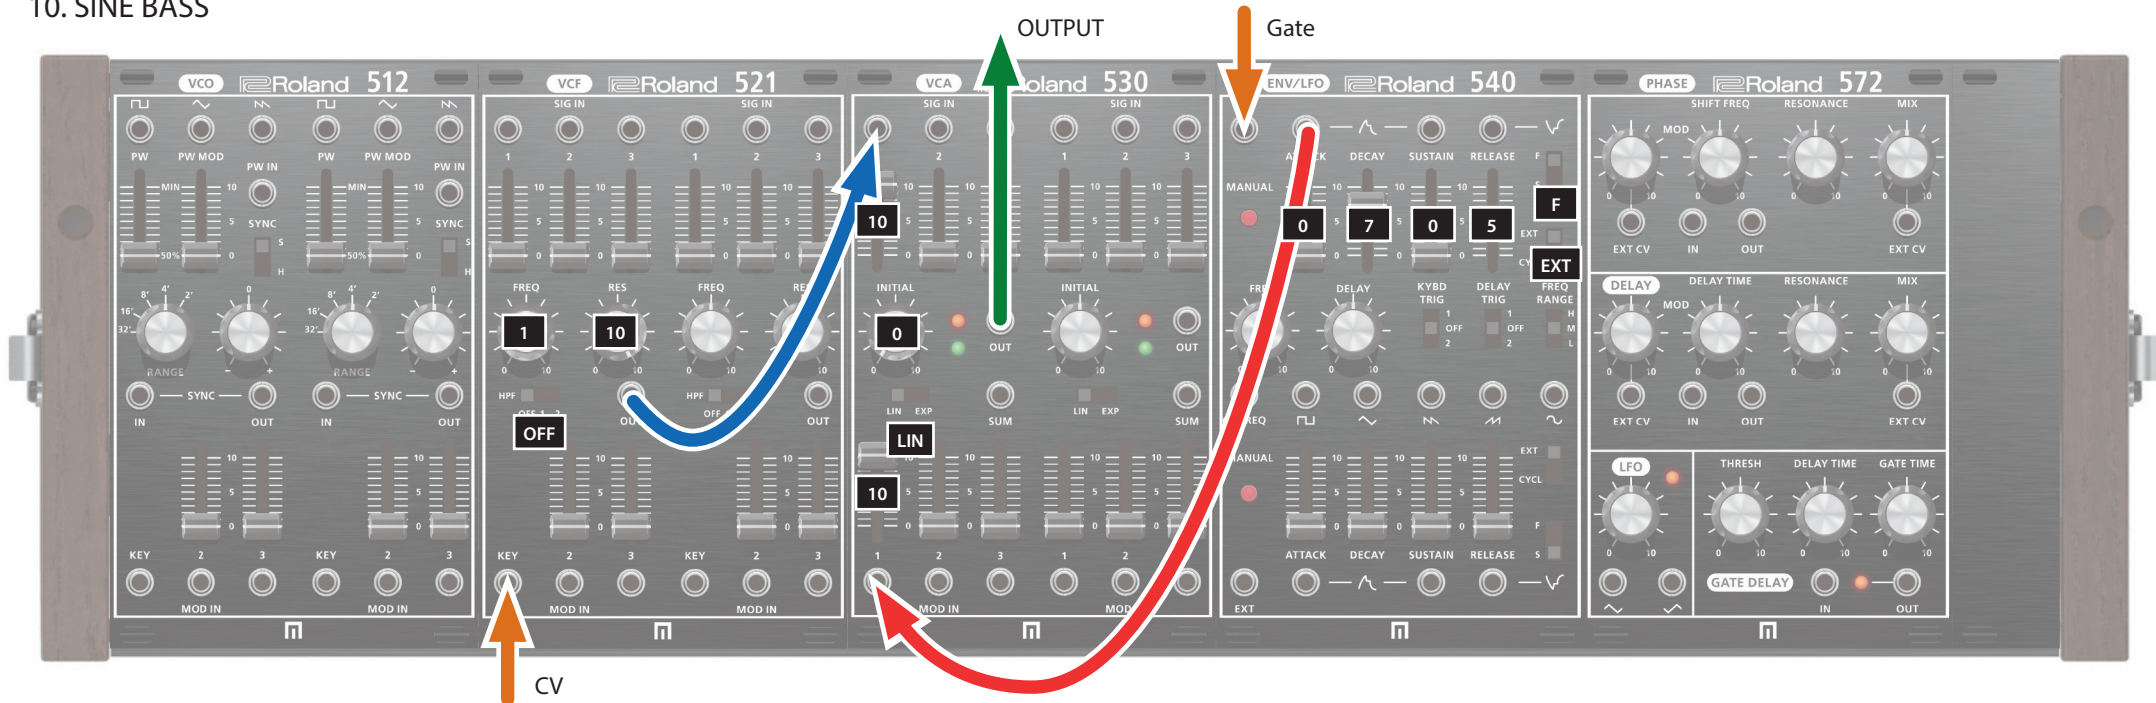

SYSTEM-500 Sound Patch Examples / SYSTEM-500 音色パッチング例

1. SYNC SE (SELF RUNNING)

2. NEO303

3. LFO CUTOFF BASS

4. ZAP KICK

5. FILTER KICK AND ZAP

6. ENV DECAY RING

7. FEEDBACK MODULATION

8. SIDE CHAIN KICK (SELF RUNNING)

9. BUG (SELF RUNNING)

10. SINE BASS

11. HUSH WHITE NOISE (SELF RUNNING)

12. PRESS MACHINES (SELF RUNNING)

13. RESONATE BASS

14. SYNC LEAD (SELF RUNNING)

15. LFO SYNC