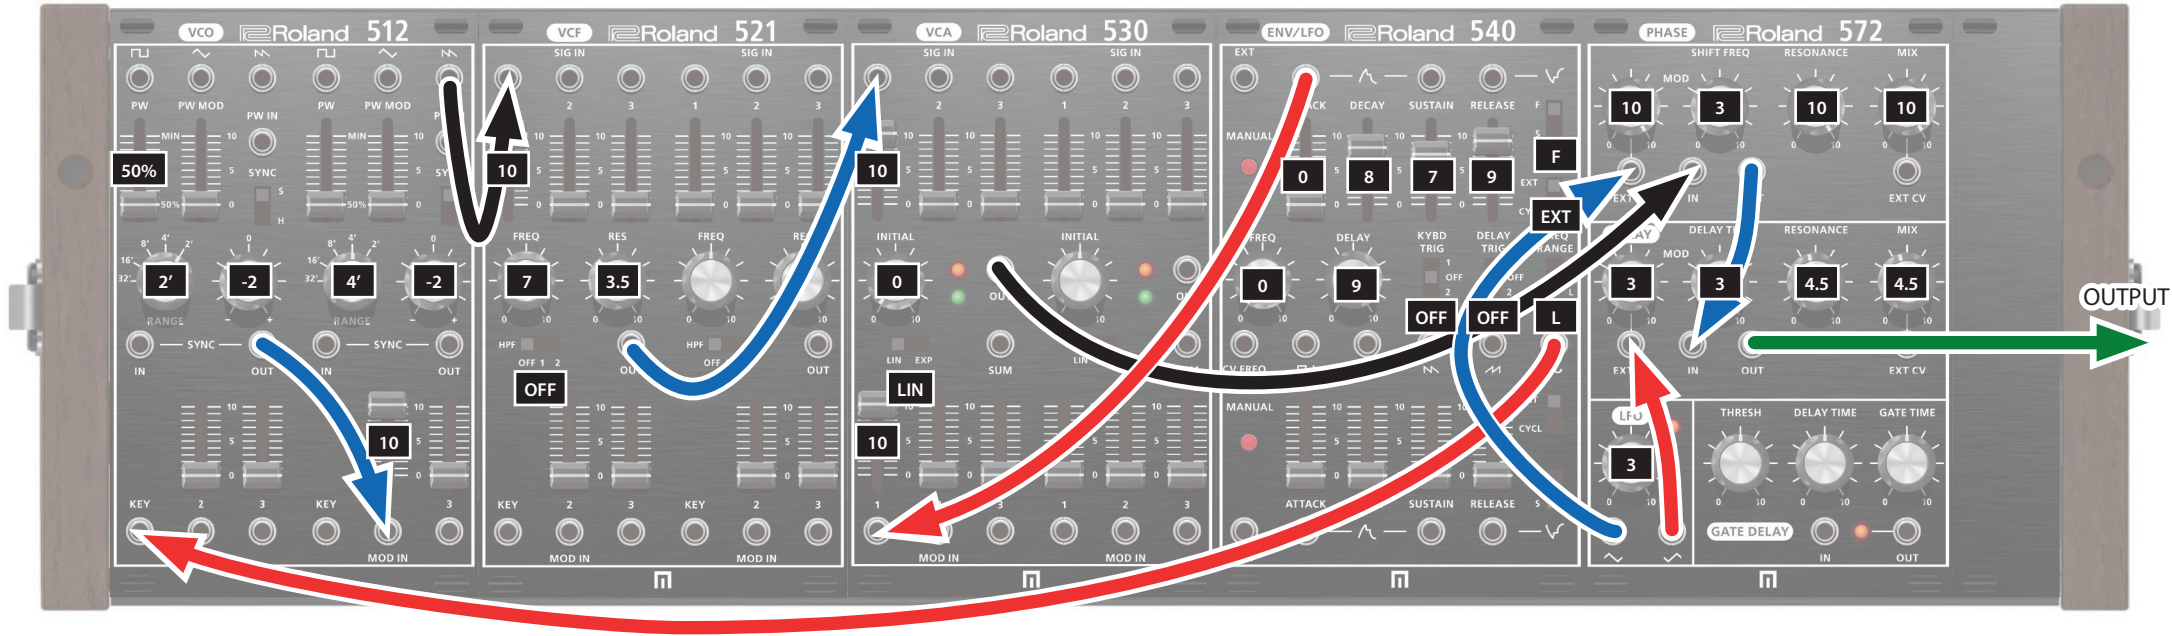

SYSTEM-500 Sound Patch Examples / SYSTEM-500 音色パッチング例

1. SYNC SE (SELF RUNNING)

2. NEO303

3. LFO CUTOFF BASS

4. ZAP KICK

5. FILTER KICK AND ZAP

6. ENV DECAY RING

7. FEEDBACK MODULATION

8. SIDE CHAIN KICK (SELF RUNNING)

9. BUG (SELF RUNNING)

10. SINE BASS

11. HUSH WHITE NOISE (SELF RUNNING)

12. PRESS MACHINES (SELF RUNNING)

13. RESONATE BASS

14. SYNC LEAD (SELF RUNNING)

15. LFO SYNC

16. SYNTH DRUM