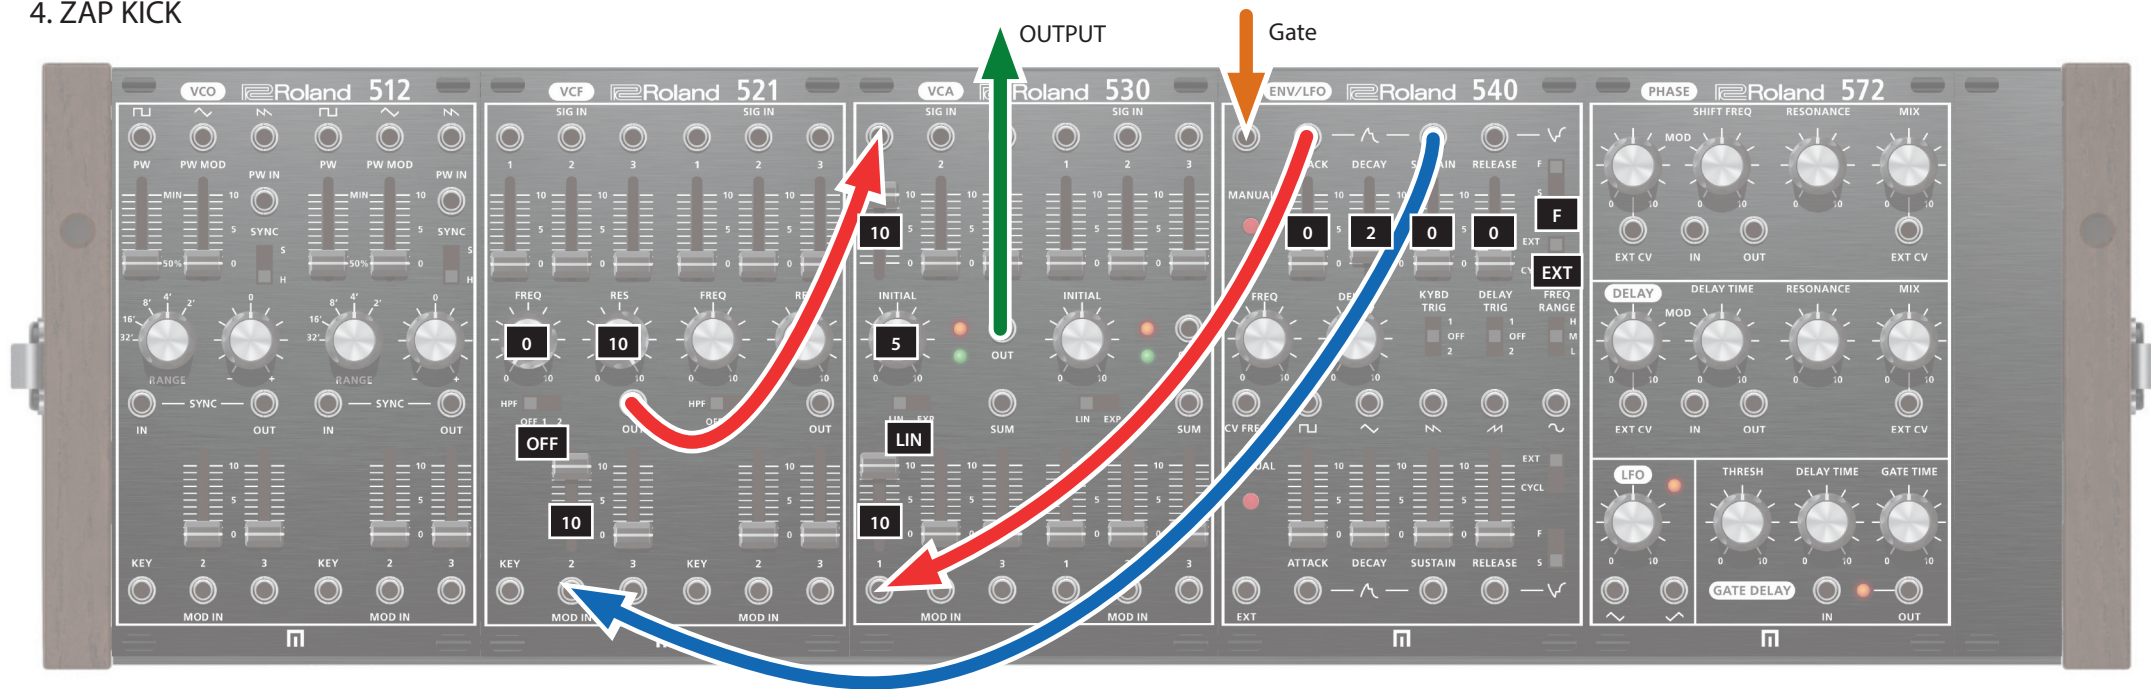

SYSTEM-500 Sound Patch Examples / SYSTEM-500 音色パッチング例

1. SYNC SE (SELF RUNNING)

2. NEO303

3. LFO CUTOFF BASS

4. ZAP KICK

5. FILTER KICK AND ZAP

6. ENV DECAY RING

7. FEEDBACK MODULATION

8. SIDE CHAIN KICK (SELF RUNNING)

9. BUG (SELF RUNNING)

10. SINE BASS

11. HUSH WHITE NOISE (SELF RUNNING)

12. PRESS MACHINES (SELF RUNNING)

13. RESONATE BASS

14. SYNC LEAD (SELF RUNNING)

15. LFO SYNC