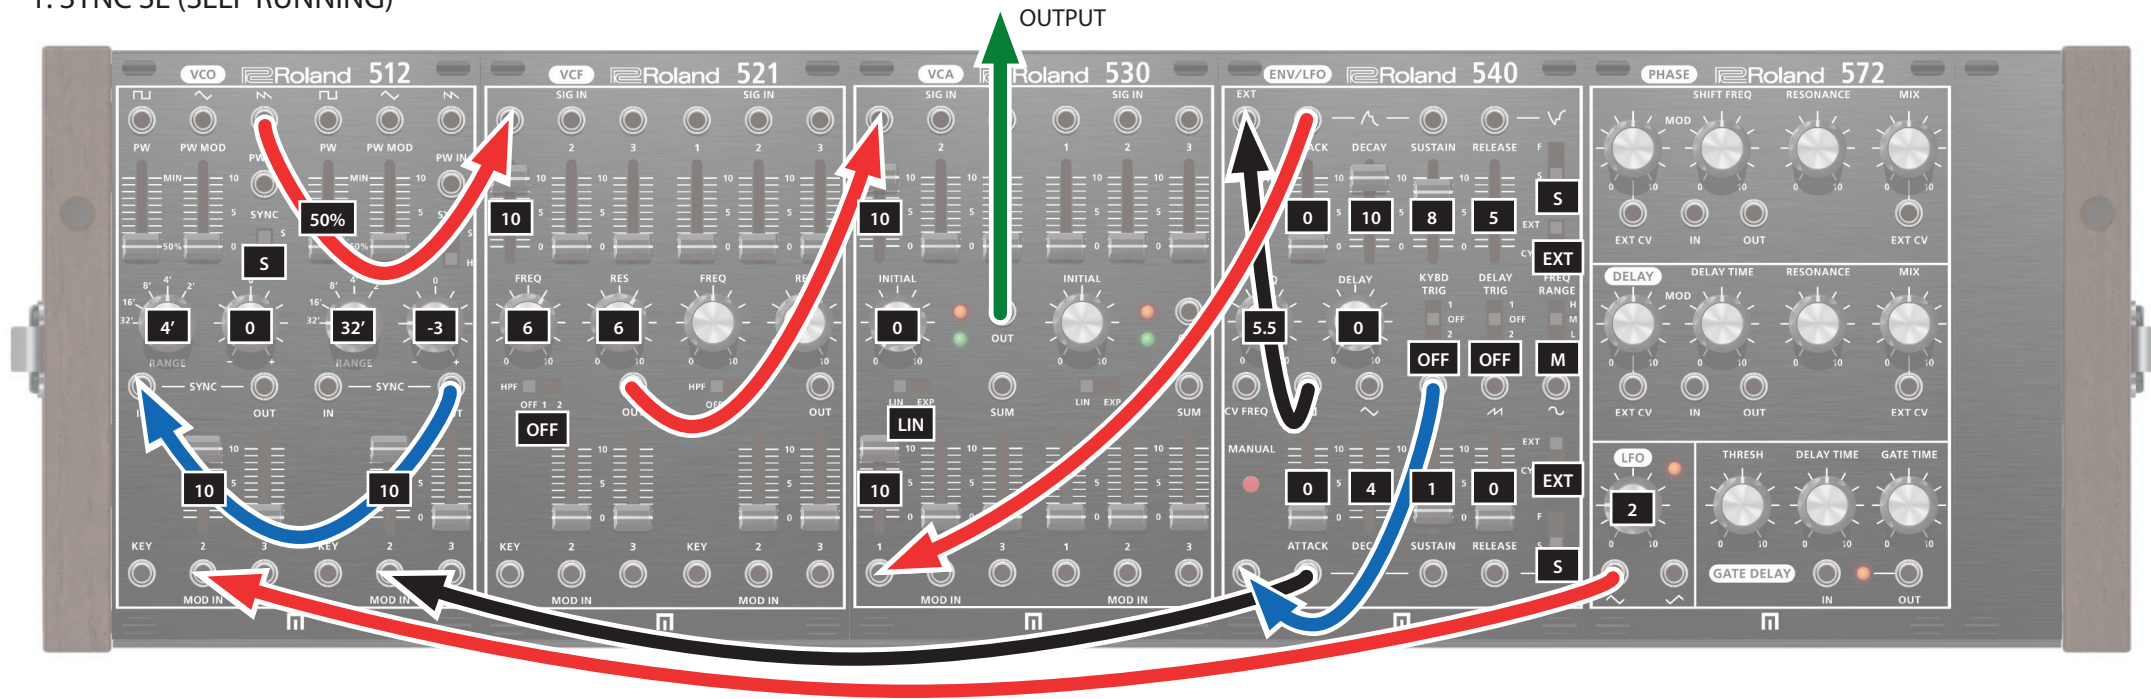

SYSTEM-500 Sound Patch Examples / SYSTEM-500 音色パッチング例

1. SYNC SE (SELF RUNNING)

2. NEO303

3. LFO CUTOFF BASS

4. ZAP KICK

5. FILTER KICK AND ZAP

6. ENV DECAY RING

7. FEEDBACK MODULATION

8. SIDE CHAIN KICK (SELF RUNNING)

9. BUG (SELF RUNNING)

10. SINE BASS

11. HUSH WHITE NOISE (SELF RUNNING)

12. PRESS MACHINES (SELF RUNNING)

13. RESONATE BASS

14. SYNC LEAD (SELF RUNNING)

15. LFO SYNC