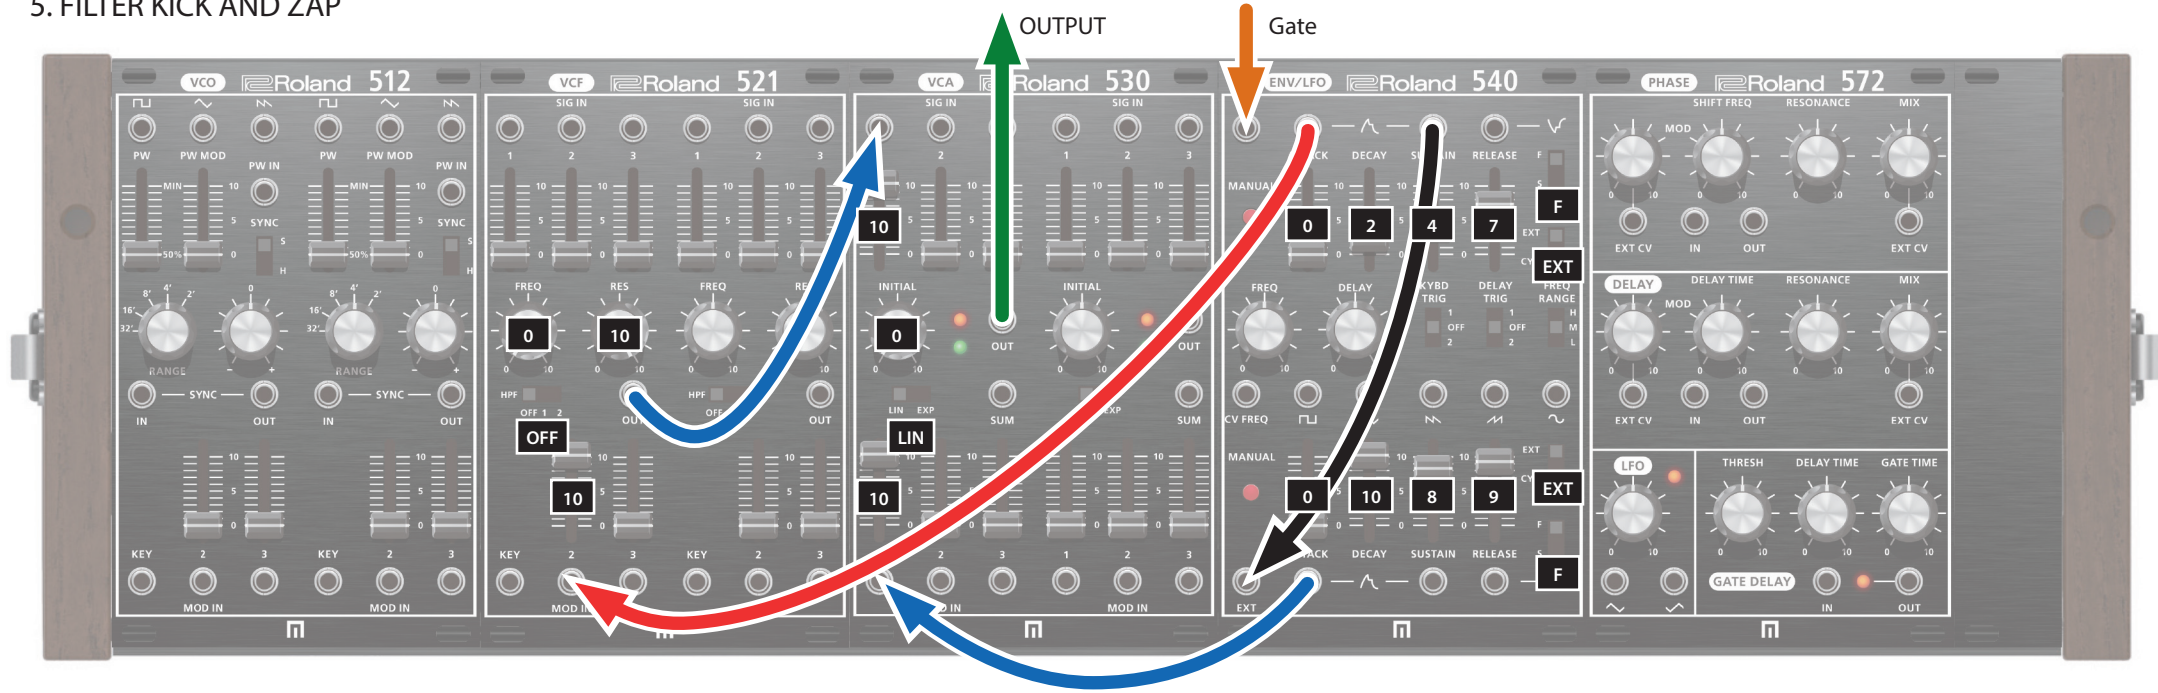

SYSTEM-500 Sound Patch Examples / SYSTEM-500 音色パッチング例

1. SYNC SE (SELF RUNNING)

2. NEO303

3. LFO CUTOFF BASS

4. ZAP KICK

5. FILTER KICK AND ZAP

6. ENV DECAY RING

7. FEEDBACK MODULATION

8. SIDE CHAIN KICK (SELF RUNNING)

9. BUG (SELF RUNNING)

10. SINE BASS

11. HUSH WHITE NOISE (SELF RUNNING)

12. PRESS MACHINES (SELF RUNNING)

13. RESONATE BASS

14. SYNC LEAD (SELF RUNNING)

15. LFO SYNC