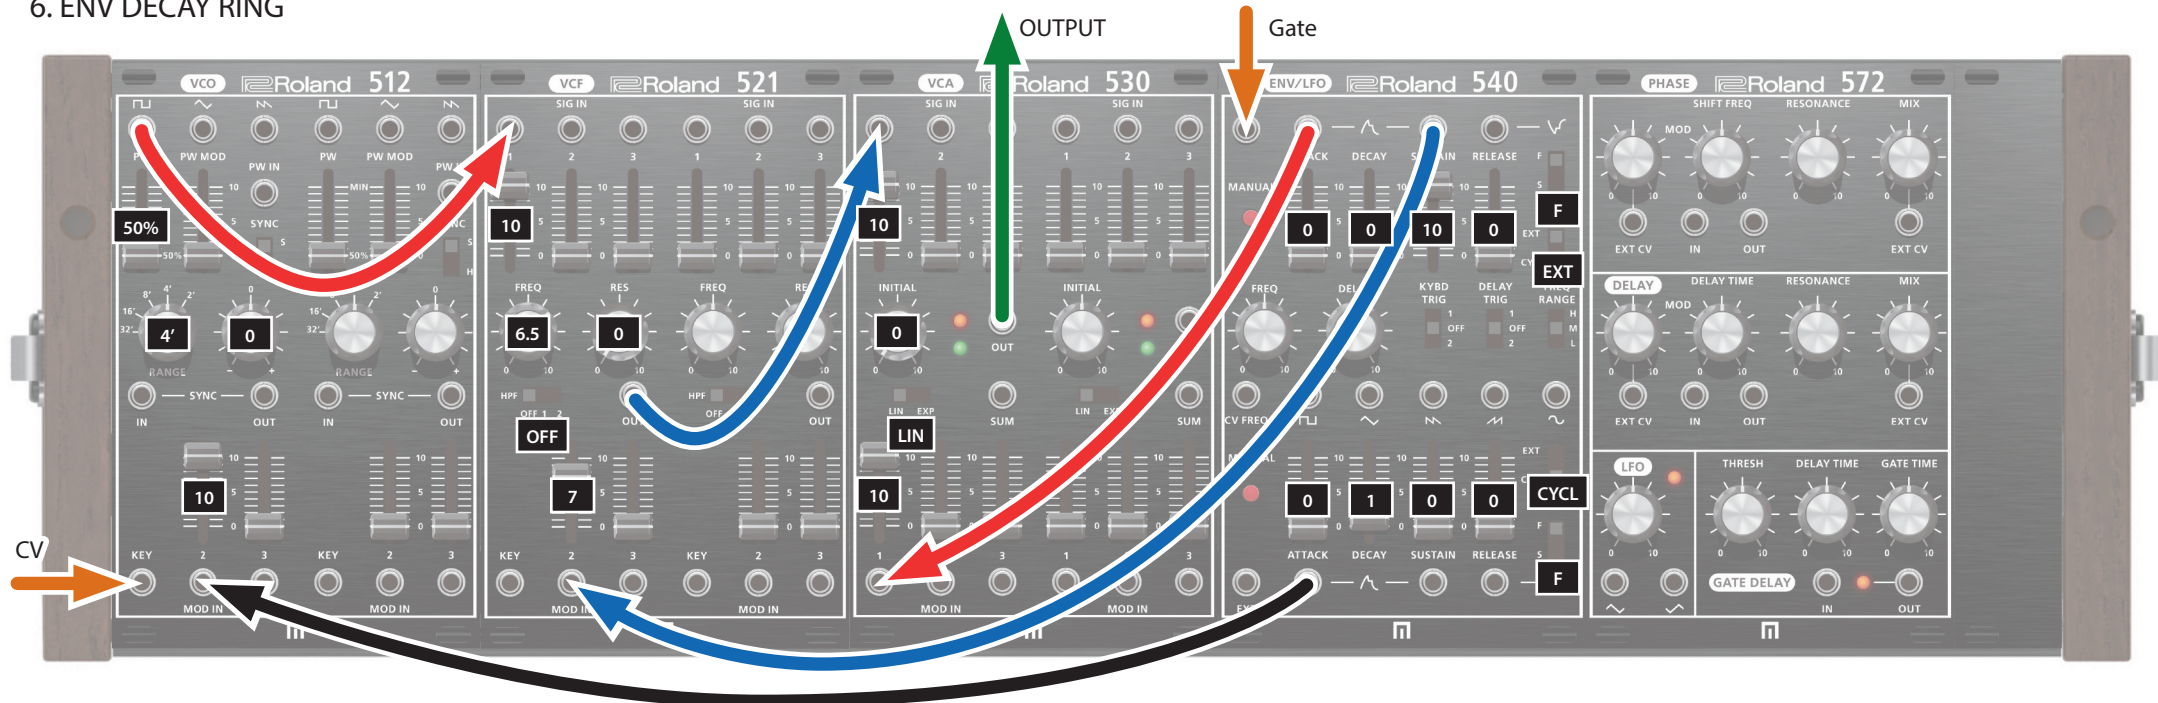

SYSTEM-500 Sound Patch Examples / SYSTEM-500 音色パッチング例

1. SYNC SE (SELF RUNNING)

2. NEO303

3. LFO CUTOFF BASS

4. ZAP KICK

5. FILTER KICK AND ZAP

6. ENV DECAY RING

7. FEEDBACK MODULATION

8. SIDE CHAIN KICK (SELF RUNNING)

9. BUG (SELF RUNNING)

10. SINE BASS

11. HUSH WHITE NOISE (SELF RUNNING)

12. PRESS MACHINES (SELF RUNNING)

13. RESONATE BASS

14. SYNC LEAD (SELF RUNNING)

15. LFO SYNC