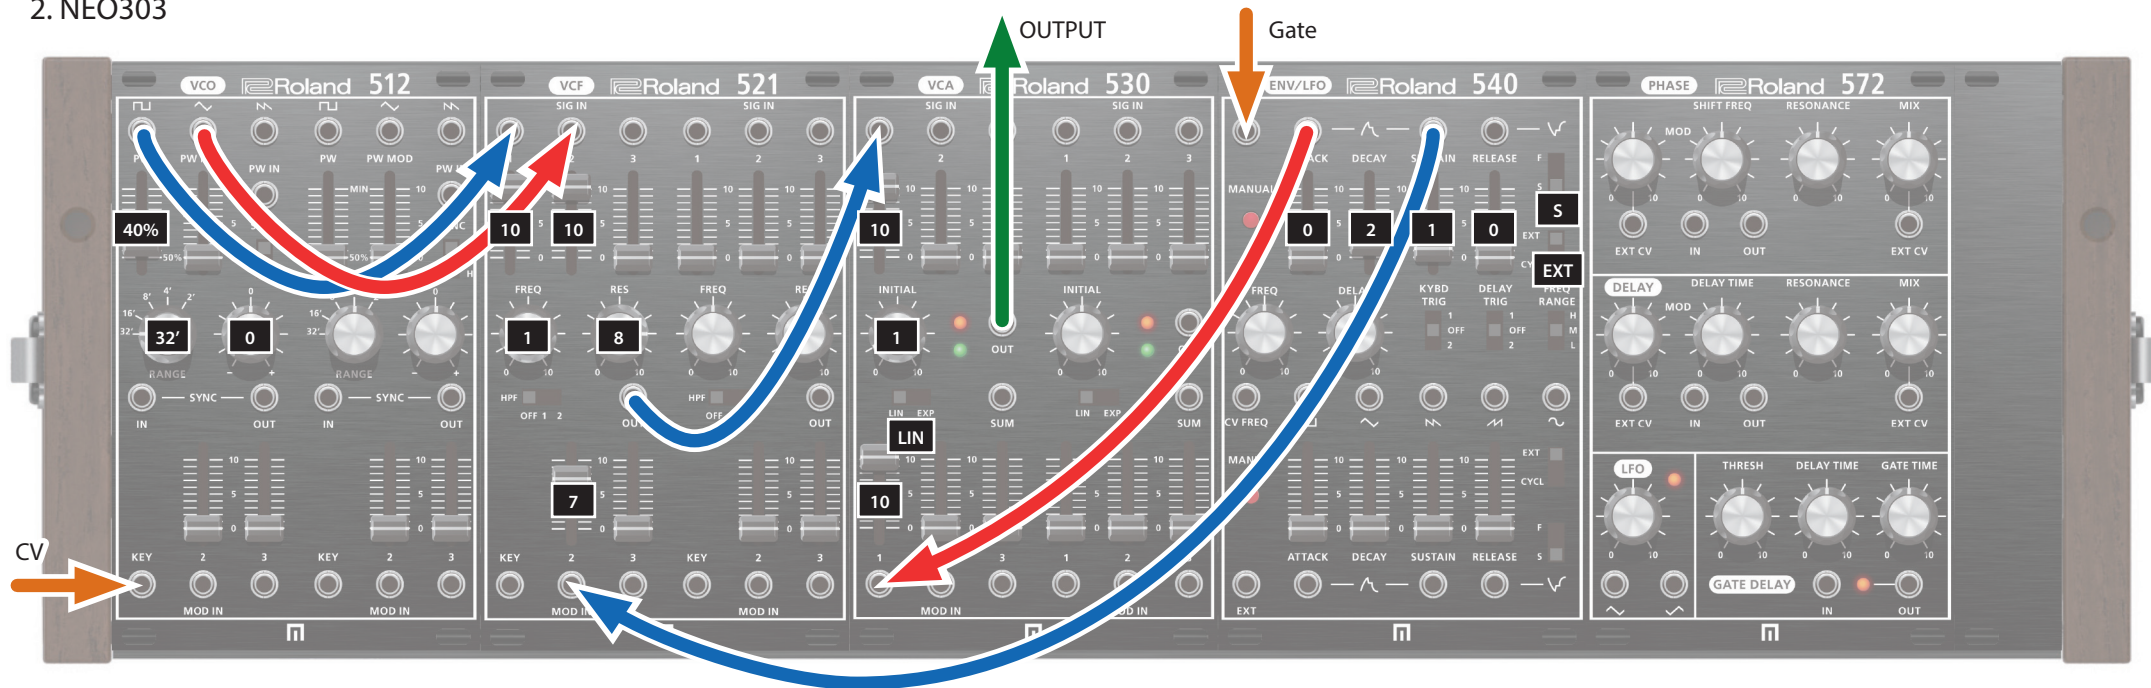

SYSTEM-500 Sound Patch Examples / SYSTEM-500 音色パッチング例

1. SYNC SE (SELF RUNNING)

2. NEO303

3. LFO CUTOFF BASS

4. ZAP KICK

5. FILTER KICK AND ZAP

6. ENV DECAY RING

7. FEEDBACK MODULATION

8. SIDE CHAIN KICK (SELF RUNNING)

9. BUG (SELF RUNNING)

10. SINE BASS

11. HUSH WHITE NOISE (SELF RUNNING)

12. PRESS MACHINES (SELF RUNNING)

13. RESONATE BASS

14. SYNC LEAD (SELF RUNNING)

15. LFO SYNC

16. SYNTH DRUM