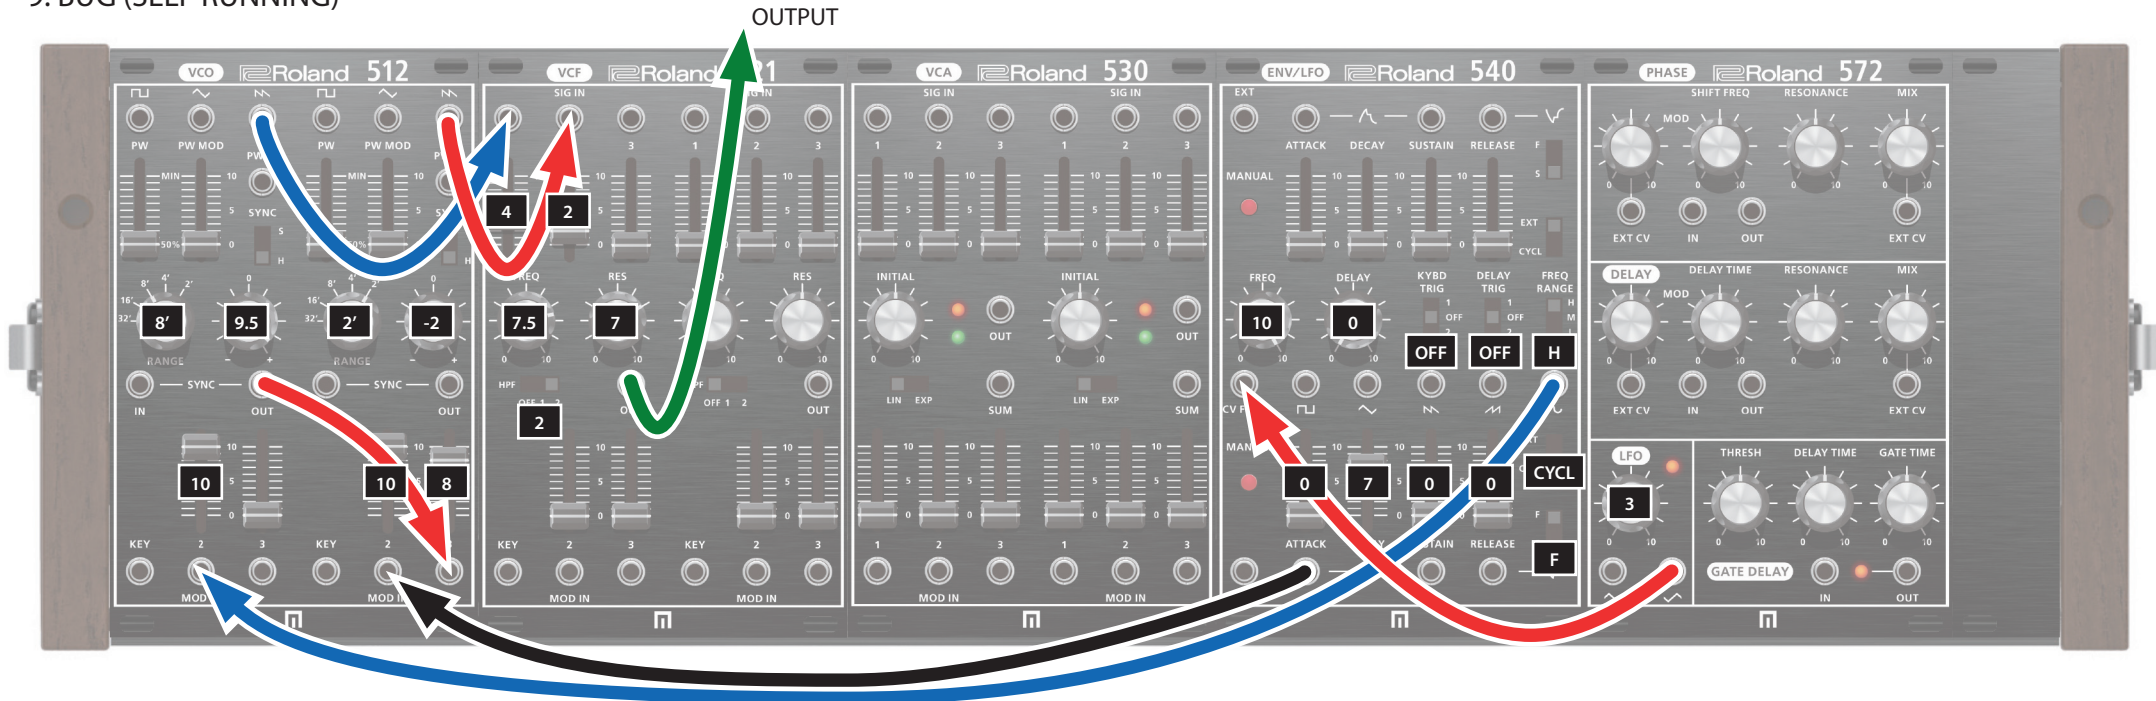

SYSTEM-500 Sound Patch Examples / SYSTEM-500 音色パッチング例

1. SYNC SE (SELF RUNNING)

2. NEO303

3. LFO CUTOFF BASS

4. ZAP KICK

5. FILTER KICK AND ZAP

6. ENV DECAY RING

7. FEEDBACK MODULATION

8. SIDE CHAIN KICK (SELF RUNNING)

9. BUG (SELF RUNNING)

10. SINE BASS

11. HUSH WHITE NOISE (SELF RUNNING)

12. PRESS MACHINES (SELF RUNNING)

13. RESONATE BASS

14. SYNC LEAD (SELF RUNNING)

15. LFO SYNC

16. SYNTH DRUM