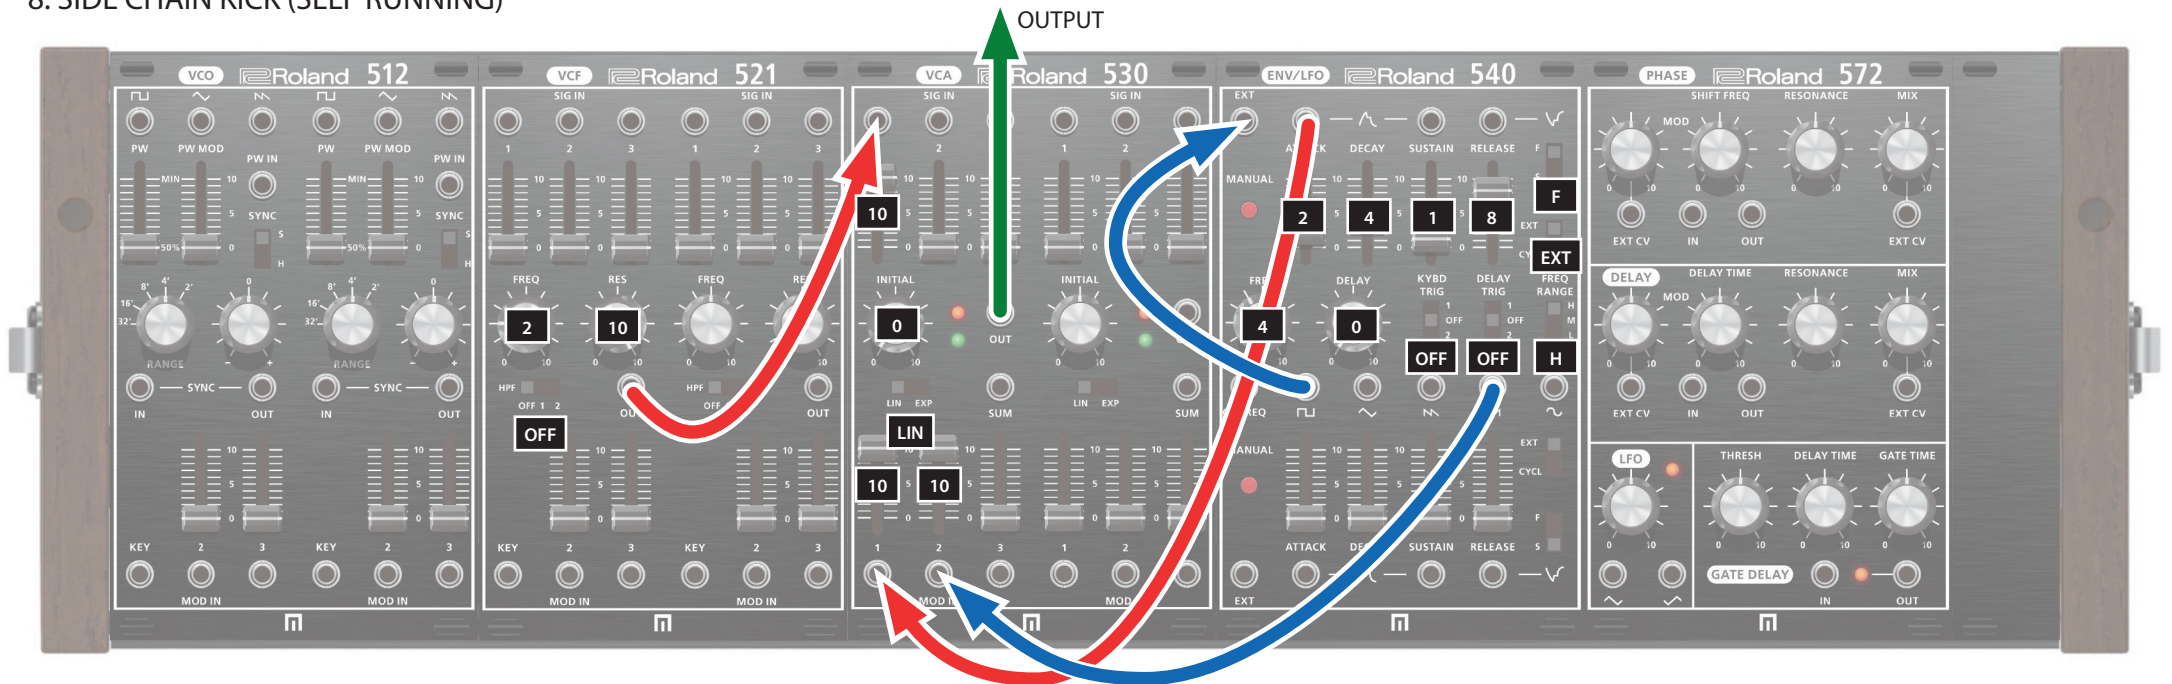

SYSTEM-500 Sound Patch Examples / SYSTEM-500 音色パッチング例

1. SYNC SE (SELF RUNNING)

2. NEO303

3. LFO CUTOFF BASS

4. ZAP KICK

5. FILTER KICK AND ZAP

6. ENV DECAY RING

7. FEEDBACK MODULATION

8. SIDE CHAIN KICK (SELF RUNNING)

9. BUG (SELF RUNNING)

10. SINE BASS

11. HUSH WHITE NOISE (SELF RUNNING)

12. PRESS MACHINES (SELF RUNNING)

13. RESONATE BASS

14. SYNC LEAD (SELF RUNNING)

15. LFO SYNC